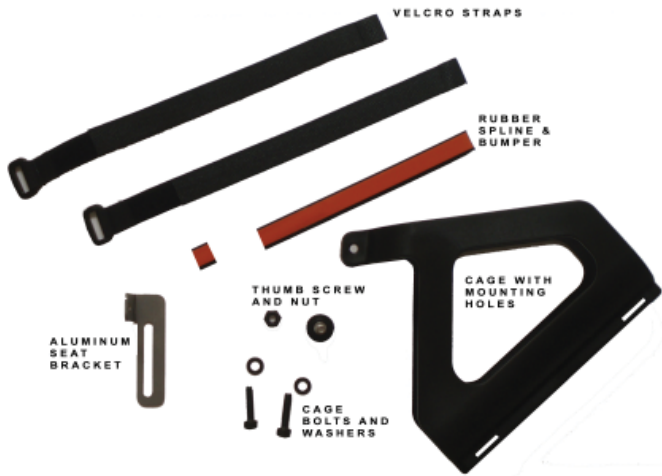

Seat Tube Accessories and Assembly

1

2

3

4

Place adhesive rubber spline from #3

hydrate faster.

***speedfil***<sup>TM</sup>

hydration system

www.speedfil.com

Seat Tube Accessories and Assembly

5

6

7

8

Be sure to mount all hardware securely and check before any and every ride. If any portion of the assembly is damaged or worn discontinue use until the part or parts are replaced with manufacturer recommended parts. Always obey traffic laws and rules of the road. All provisions of the Speedfil Warranty apply. Ride safe and smart and enjoy your Speedfil!